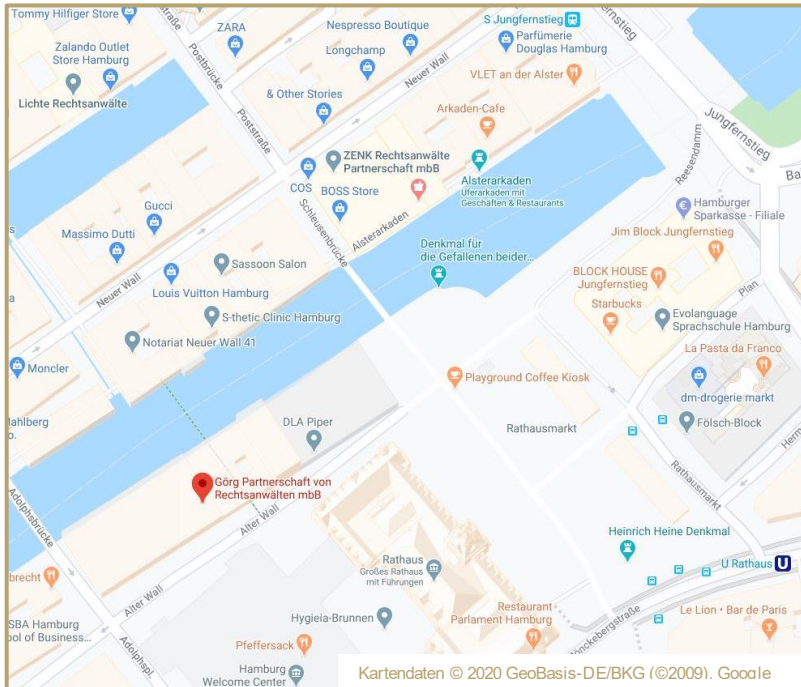

How to find us

Hamburg

YOUR BUSINESS LAW FIRM

Address

GÖRG
Partnerschaft von Rechtsanwälten mbB
Alter Wall 20 – 22
20457 Hamburg

By car

Via **A24** – Start via A24 to the southwest and take the second exit at **Hornerkreisel** to **Sievekingsallee**. After 2.1 km continue on **Bürgerweide**. Use one of the three left lanes to make a slight left turn to stay on **Bürgerweide**. After 500 m use one of the two right lanes and turn right onto **Spaldingstraße**. After 1 km use one of the two lanes to make a slight right turn to **Amsinckstraße/B4**. After 1.2 km turn right onto **Neue Burg** and continue on **Trostbrücke**. In 100 m turn left onto **Börsenbrücke** and continue onto **Adolphsplatz**. Follow the road for 150 m and turn right to **Alter Wall**. There you will reach the underground car park.

Via **A7** – Take route **A7** north and take the exit **29-HH-Othmarschen**. Turn right onto **Behringstraße**. After 2 km continue on **Barnerstraße** and after 700 m turn left onto **Julius-Leber-Straße/Lessingtunnel**. After 500 m turn left onto **Max-Brauer-Allee** and follow the road for 1 km. Turn right onto **Stresemannstraße/B4**. After 3 km turn left onto **Domstraße** and after 200 m continue onto **Große Reichenstraße/Dornbusch**. Follow the road onto **Große Bäckerstraße** and after 120 m turn right onto **Adolphsplatz**. After 180 m turn right onto **Alter Wall**. There you will reach the underground car park.