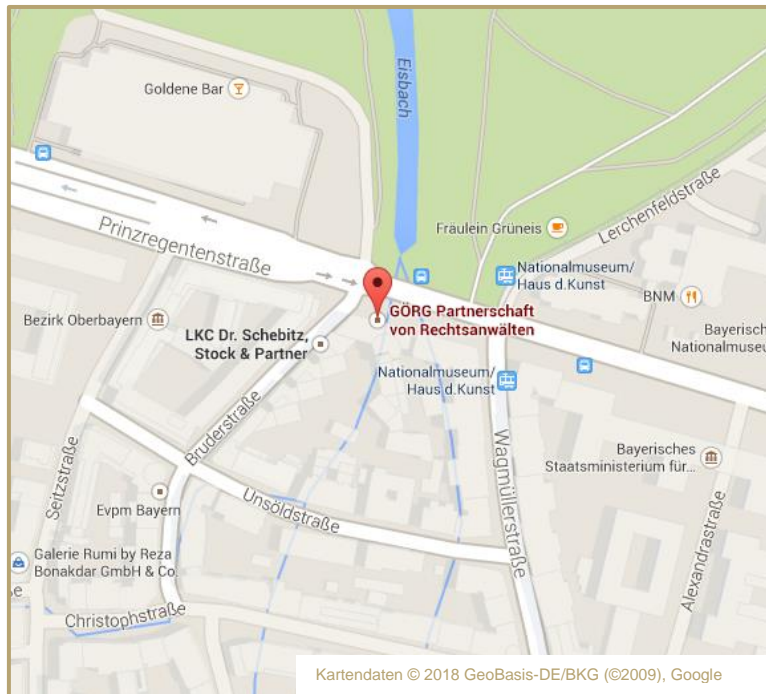

## Address

**GÖRG**  
Partnerschaft von Rechtsanwälten mbB  
Prinzregentenstraße 22  
80538 Munich

## By car

Via **A94** – Take the **A94** west, after 2,1 km continue onto **Töginger Straße/B12** for another 210 m, then turn slightly right on **Prinzregentenstraße**, after 1,2 km continue on **Prinzregentenplatz**, after 290 m continue onto **Prinzregentenstraße** and pass the roundabout – after 1,5 km you will find **GÖRG** on the left hand side.

Via **A8** – Take the **A8** north-west towards exit **93-Unterhaching-Ost**, after 6,1 km take the exit **Nürnberg**, after 120 m continue onto **Innsbrucker Ring/B2R** and stay on for 2,8 km, then turn slightly right onto **B12** towards **A94/Passau/Zentrum/Einsteinstraße**, after 180 m continue on **Leuchtenbergring**, after 160 m turn left onto **Prinzregentenstraße**, after 550 m continue onto **Prinzregentenplatz**, after 290 m continue onto **Prinzregentenstraße**, then pass the roundabout – after 1,5 km you will find **GÖRG** on the left side.

## By public transport

You can reach GÖRG via subway **U4** towards Arabellapark and **U5** towards Neuperlach Süd – stop: **Lehel**.